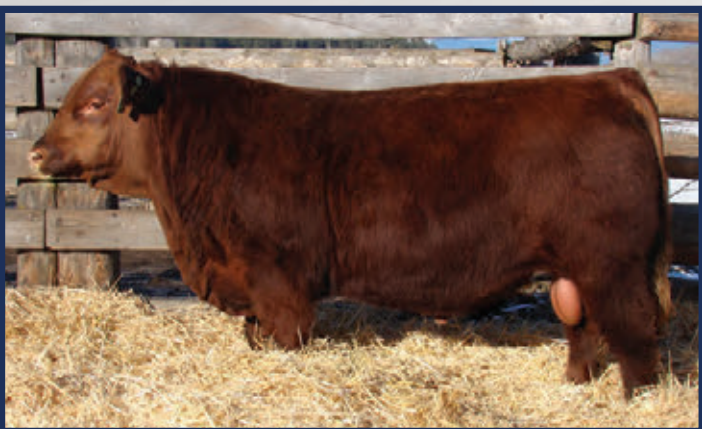

Red Mitchell's **Utah** 65H

We retained this young herd sire with great anticipation for his first calf crop. After scouring through some breeders pens on the prairies, we decided the most solid made bull was in our own pen. 65H has dark feet with a ton of heel, he moves very well and performed impressively. His sire, Utah, insured that the EPD's, calving ease and growth would all be good. As for his dam, she did very well to produce a bull of this caliber on her first try. All of these consistent production traits lead to a uniform calf crop born with ease, replacements who will have increased milk and will yield more pounds of calf come pay day. We have high hopes for the solid daughters this bull will leave us, they are already some of the best in the heifer pen.